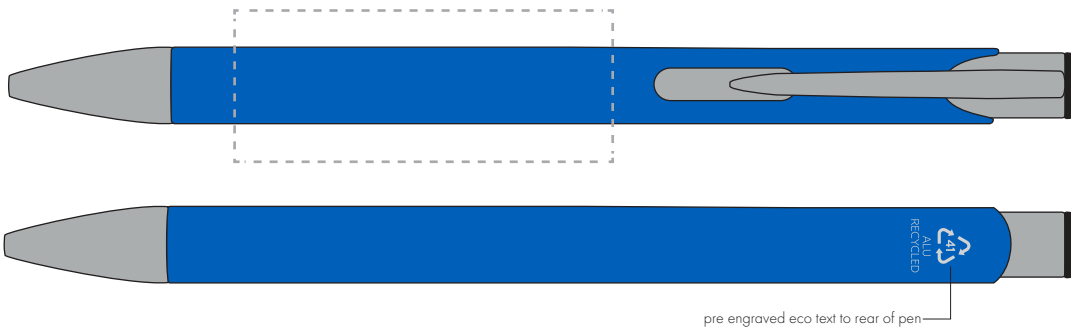

Your Ref:  
Our Ref:

Quantity:  
Version: 1

Product Code: TPC982001  
Product Colour: ROYAL BLUE

**PRINTING CONCERNS:**

We stock this item in the following colours

**PANTONE REFERENCE(S)**

● Engrave

ARTWORK SCALE 100%

ARTWORK SCALE 100%  
Rotary Engrave Area:  
50mm x 20mm

Product Image for visualisation  
- colours may vary

The dashed line is to demonstrate print area and will not appear on your printed item

**PLEASE NOTE:**